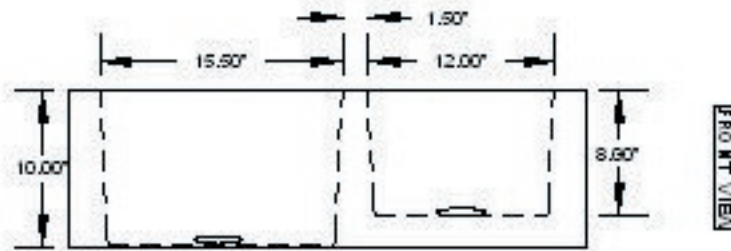

NCFKSP

*All Niche Copper Sinks are hand-crafted and can vary slightly in dimension & patina. Niche strongly recommends to wait for arrival of sink prior to cutting cabinetry/stone.

P/F: 1.888.349.9415

www.sinkniche.com