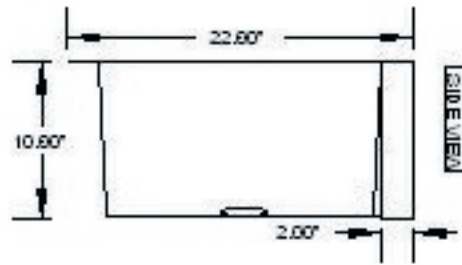

NCFKSP

*All Niche Copper Sinks are hand-crafted and can vary slightly in dimension & patina. Niche strongly recommends to wait for arrival of sink prior to cutting cabinetry/stone.

P/F: 1.888.349.9415

www.sinkniche.com