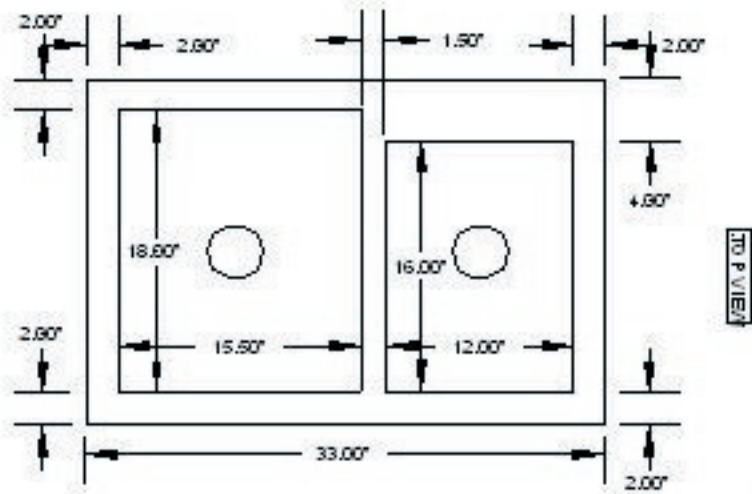

NCFKSP

*All Niche Copper Sinks are hand-crafted and can vary slightly in dimension & patina. Niche strongly recommends to wait for arrival of sink prior to cutting cabinetry/stone.

P/F: 1.888.349.9415

www.sinkniche.com