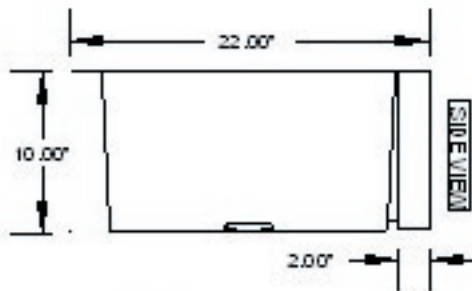

NCFKS2

*All Niche Copper Sinks are hand-crafted and can vary slightly in dimension & patina. Niche strongly recommends to wall for arrival of sink prior to cutting cabinet to stone.

P/F: 1.888.349.9415

www.sinkniche.com