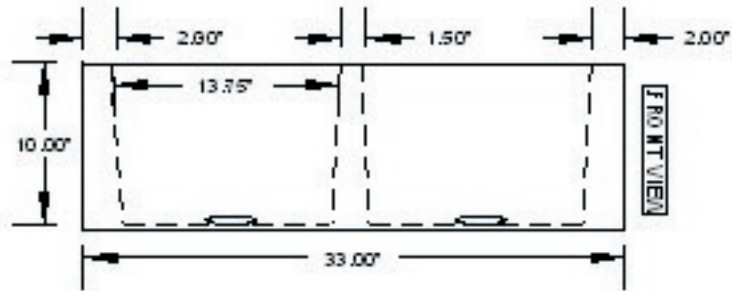

NCFKS2

*All Niche Copper Sinks are hand-crafted and can vary slightly in dimension & patina. Niche strongly recommends to wall for arrival of sink prior to cutting cabinet to stone.

P/F: 1.888.349.9415

www.sinkniche.com