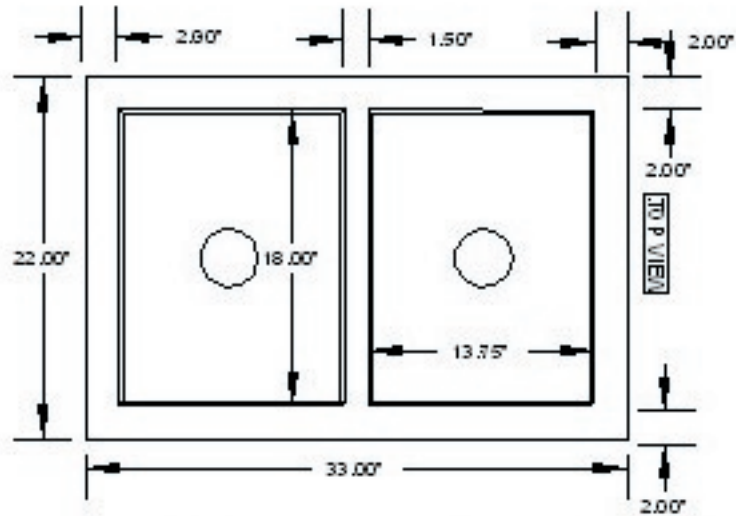

NCFKS2

*All Niche Copper Sinks are hand-crafted and can vary slightly in dimension & patina. Niche strongly recommends to wall for arrival of sink prior to cutting cabinet to stone.

P/F: 1.888.349.9415

www.sinkniche.com