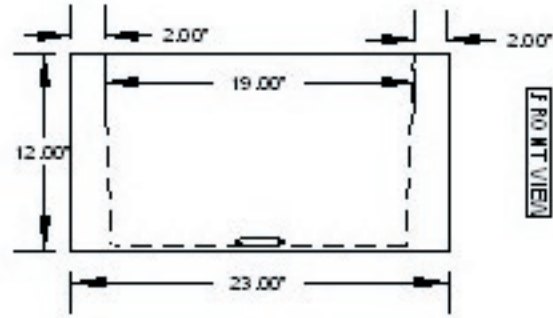

NCFLS

*All Niche Copper Sinks are hand-crafted and can vary slightly in dimension & patina. Niche strongly recommends to wait for arrival of sink prior to cutting cabinet to stone.

P/F: 1.888.349.9415

www.sinkniche.com