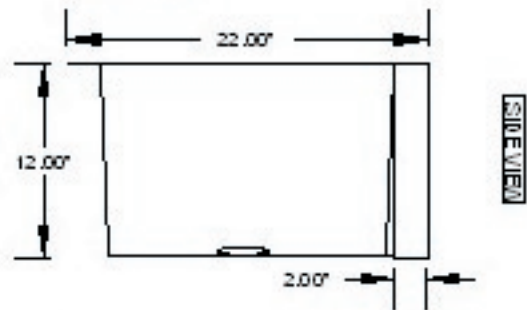

NCFLS

*All Niche Copper Sinks are hand-crafted and can vary slightly in dimension & patina. Niche strongly recommends to wait for arrival of sink prior to cutting cabinet to stone.

P/F: 1.888.349.9415

www.sinkniche.com