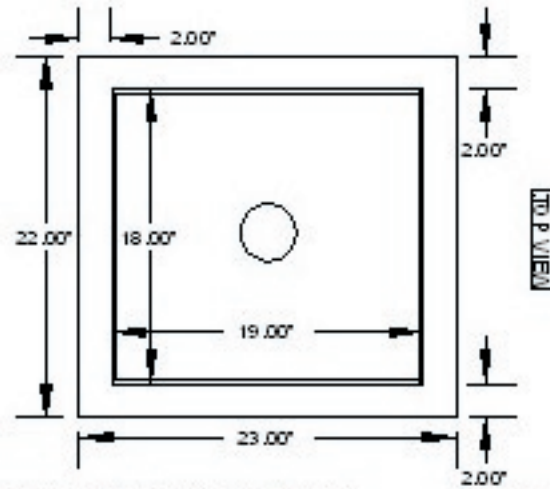

NCFLS

*All Niche Copper Sinks are hand-crafted and can vary slightly in dimension & patina. Niche strongly recommends to wait for arrival of sink prior to cutting cabinet to stone.

P/F: 1.888.349.9415

www.sinkniche.com