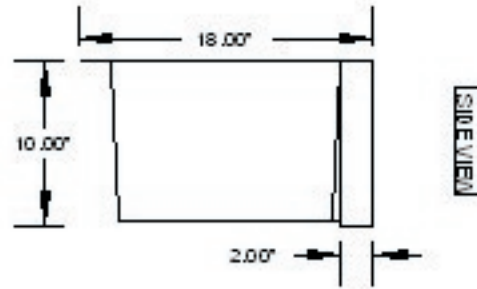

NCFKTS

*All Niche Copper Sinks are hand-crafted and can vary slightly in dimension & patina. Niche strongly recommends to wait for arrival of sink prior to cutting cabinet stone.

P/F: 1.888.349.9415

www.sinkniche.com