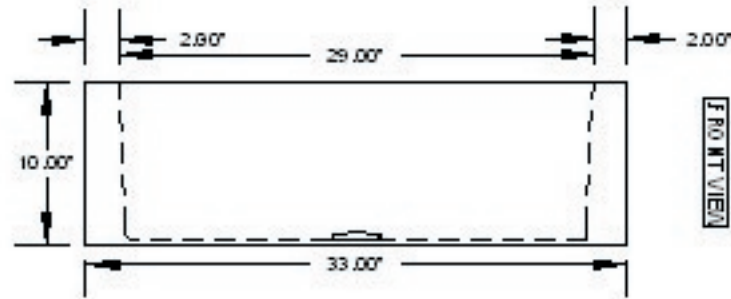

NCFKTS

*All Niche Copper Sinks are hand-crafted and can vary slightly in dimension & patina. Niche strongly recommends to wait for arrival of sink prior to cutting cabinet stone.

P/F: 1.888.349.9415

www.sinkniche.com