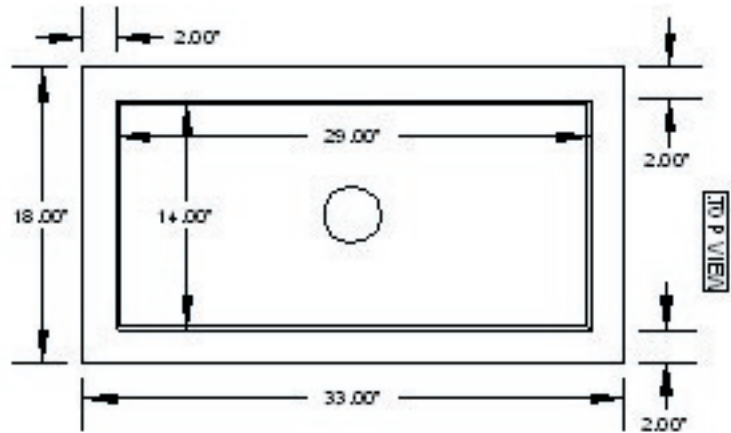

NCFKTS

*All Niche Copper Sinks are hand-crafted and can vary slightly in dimension & patina. Niche strongly recommends to wait for arrival of sink prior to cutting cabinet stone.

P/F: 1.888.349.9415

www.sinkniche.com