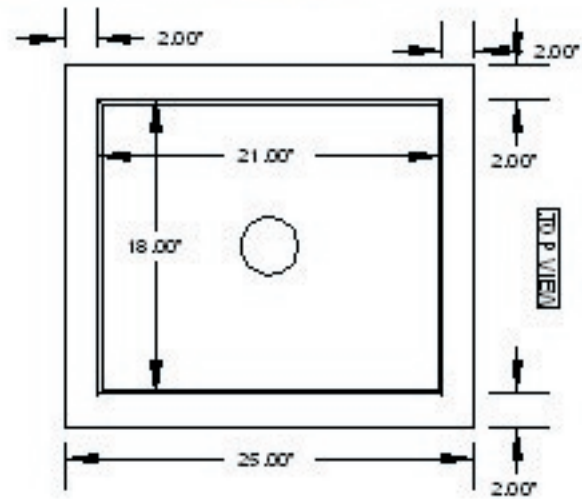

NCFKSM

*All Niche Copper Sinks are hand-crafted and can vary slightly in dimension & patina. Niche strongly recommends to wait for arrival of sink prior to cutting cabinet & stone.

P/F: 1.888.349.9415

www.sinkniche.com