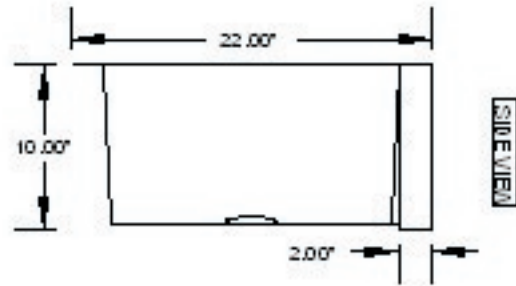

NCFKSM

*All Niche Copper Sinks are hand-crafted and can vary slightly in dimension & patina. Niche strongly recommends to wait for arrival of sink prior to cutting cabinet & stone.

P/F: 1.888.349.9415

www.sinkniche.com