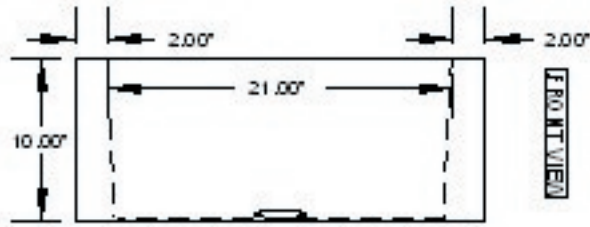

NCFKSM

*All Niche Copper Sinks are hand-crafted and can vary slightly in dimension & patina. Niche strongly recommends to wait for arrival of sink prior to cutting cabinet & stone.

P/F: 1.888.349.9415

www.sinkniche.com